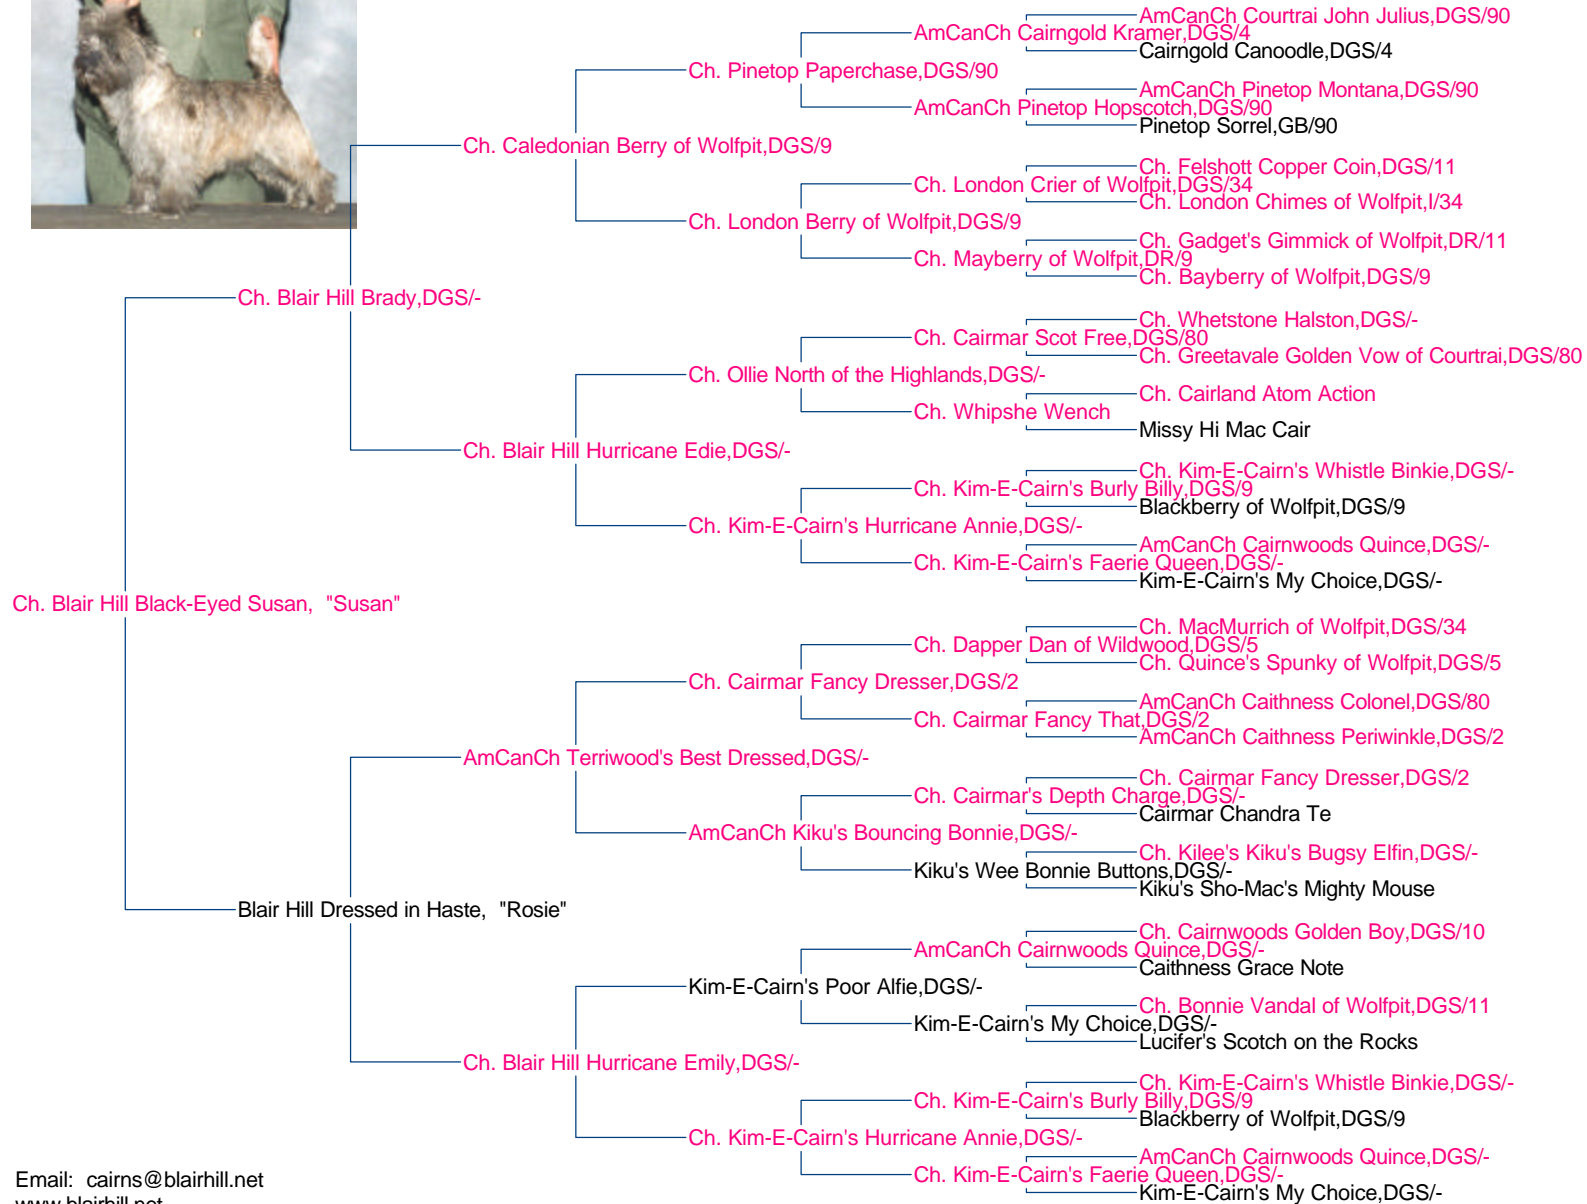

Pedigree for Ch. Blair Hill Black-Eyed Susan

Email: cairns@blairhill.net
www.blairhill.net